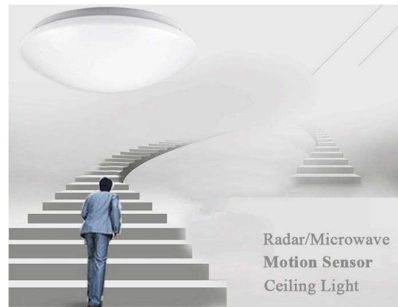

Surface Mount Ceiling Light

**SMART
&
COST EFFECTIVE**

SAVE LABOUR

- Less number of lights
- Less integration work

BRIGHT & EFFICIENT

- Highly efficient LED chips
- Built-in microwave control
- Built-in battery backup

Proven Technology

Battery Backup & RF Microwave Control working together.

Specifications:

Voltage:	220VAC – 240VAC
Frequency:	50Hz
PF:	> 0.9
Lumen Efficiency:	80-120 lm/w
CRI:	85%
Light Source Life:	50,000 hrs

Options:

Microwave Sensor Control:

Detection Range:	2.7-5.5m
Max Installation Height:	6m
Time delay:	45s

25s – 60s on special request

Steps: 100% & 20%

Specifications:

Power:	15W/18W/24W
CCT:	6500K
Beam Angle:	160°
Protection:	IP20

Battery Backup:

Duration:	> 2hrs
Battery Type:	LiFePO4
Backup Load:	Full Power

Ordering Information

For Industrial Use Only

Part No.	Description
PIKA-SR-X-15-6500K	SURFACE MOUNT ROUND CEILING/WALL LIGHT(15W, 6500K)
PIKA-SRB-X-15-6500K	SURFACE MOUNT ROUND CEILING/WALL LIGHT WITH BATTERY BACKUP(15W, 6500K)
PIKA-SRR-X-15-6500K	SURFACE MOUNT ROUND CEILING/WALL LIGHT WITH MICROWAVE CONTROL(15W, 6500K)
PIKA-SRBR-X-15-6500K	SURFACE MOUNT ROUND CEILING/WALL LIGHT WITH BATTERY BACKUP AND MICROWAVE CONTROL(15W, 6500K)
PIKA-SR-X-18-6500K	SURFACE MOUNT ROUND CEILING/WALL LIGHT(18W, 6500K)
PIKA-SRB-X-18-6500K	SURFACE MOUNT ROUND CEILING/WALL LIGHT WITH BATTERY BACKUP(18W, 6500K)
PIKA-SRR-X-18-6500K	SURFACE MOUNT ROUND CEILING/WALL LIGHT WITH MICROWAVE CONTROL(18W, 6500K)
PIKA-SRBR-X-18-6500K	SURFACE MOUNT ROUND CEILING/WALL LIGHT WITH BATTERY BACKUP AND MICROWAVE CONTROL(18W, 6500K)
PIKA-SR-X-24-6500K	SURFACE MOUNT ROUND CEILING/WALL LIGHT(24W, 6500K)
PIKA-SRB-X-24-6500K	SURFACE MOUNT ROUND CEILING/WALL LIGHT WITH BATTERY BACKUP(24W, 6500K)
PIKA-SRR-X-24-6500K	SURFACE MOUNT ROUND CEILING/WALL LIGHT WITH MICROWAVE CONTROL(24W, 6500K)
PIKA-SRBR-X-24-6500K	SURFACE MOUNT ROUND CEILING/WALL LIGHT WITH BATTERY BACKUP AND MICROWAVE CONTROL(24W, 6500K)

Supplied By:

BRICKWELL PTE LTD
Tel: + (65) 9477 8775 (Ma Shiao) Emails: enquiry@brickwell-intl.com Website: www.pika.brickwell-intl.com
Copyright © 2021 BRICKWELL PTE LTD | All rights reserved. All product specification and design may change without prior notice.