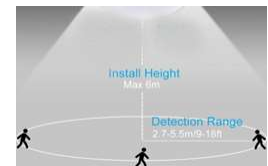

Options:

Microwave Sensor Control:

Detection Range:	2.7-5.5m
Max Installation Height:	6m
Time delay:	45s
	25s – 60s on special request
Steps:	100% & 20%